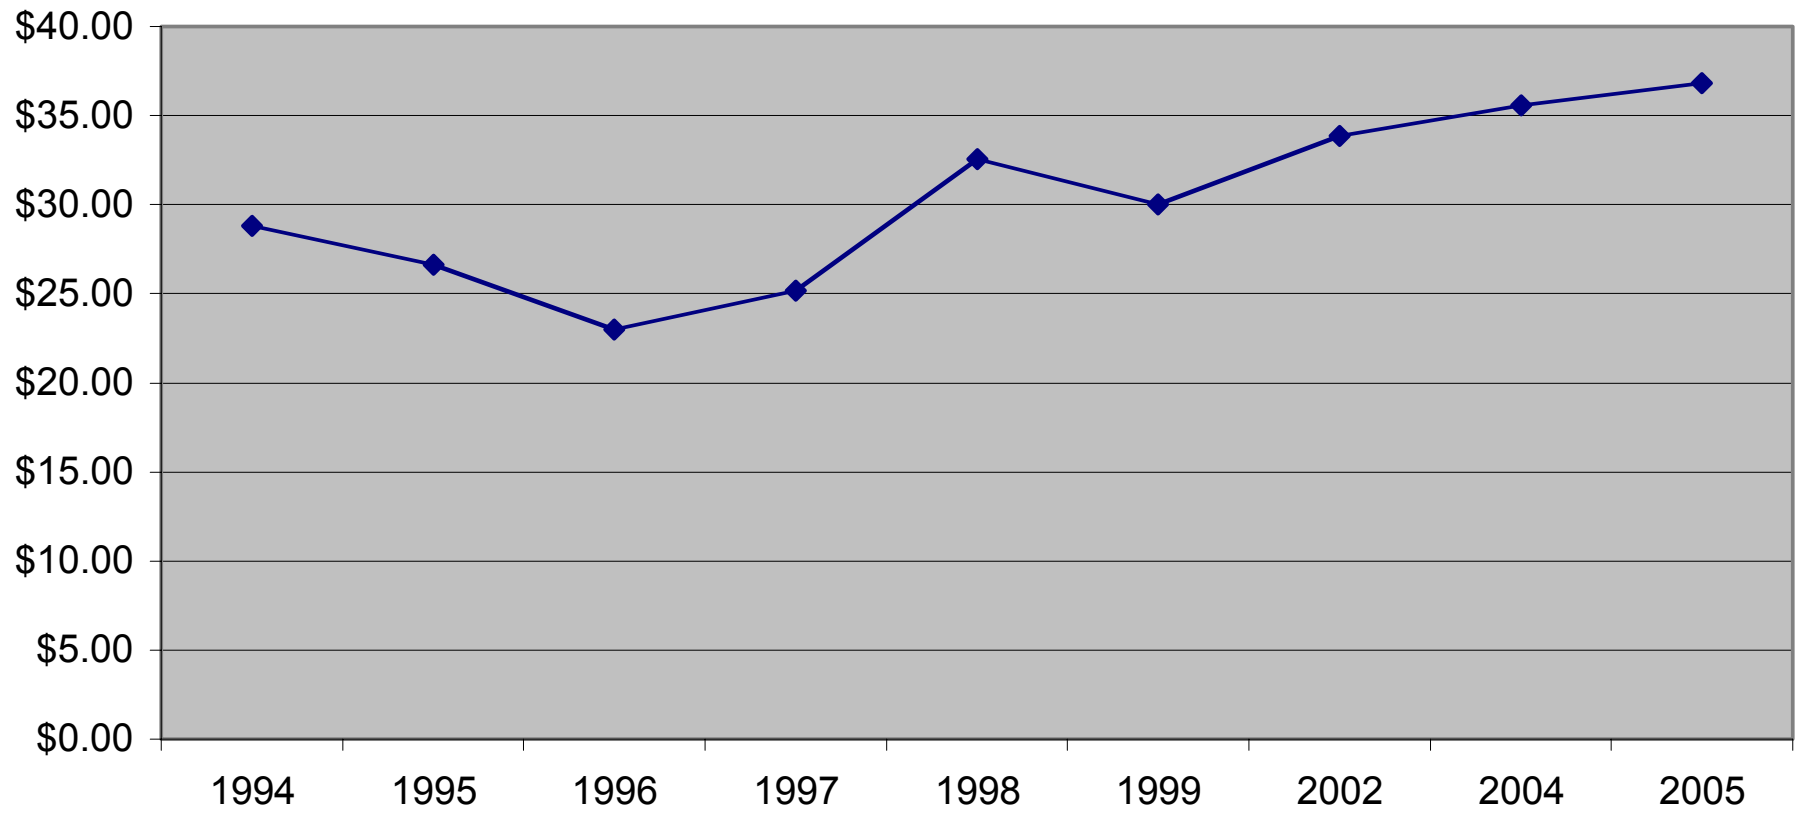

USA Abalone Farms

● = Abalone Farms

Farm Raised California Red Abalone
Haliotis rufescens

California Abalone Landings (Metric Tons)

USA Abalone Aquaculture

Average Price (\$US)/Kg

2005 Abalone Market

Actual vs Projected Abalone Production

Abalone shell with severe infestation of the sabellid worm
Terrabrasabella heterouncinata

Farm raised red abalone with severe
Withering Syndrome

End of Show