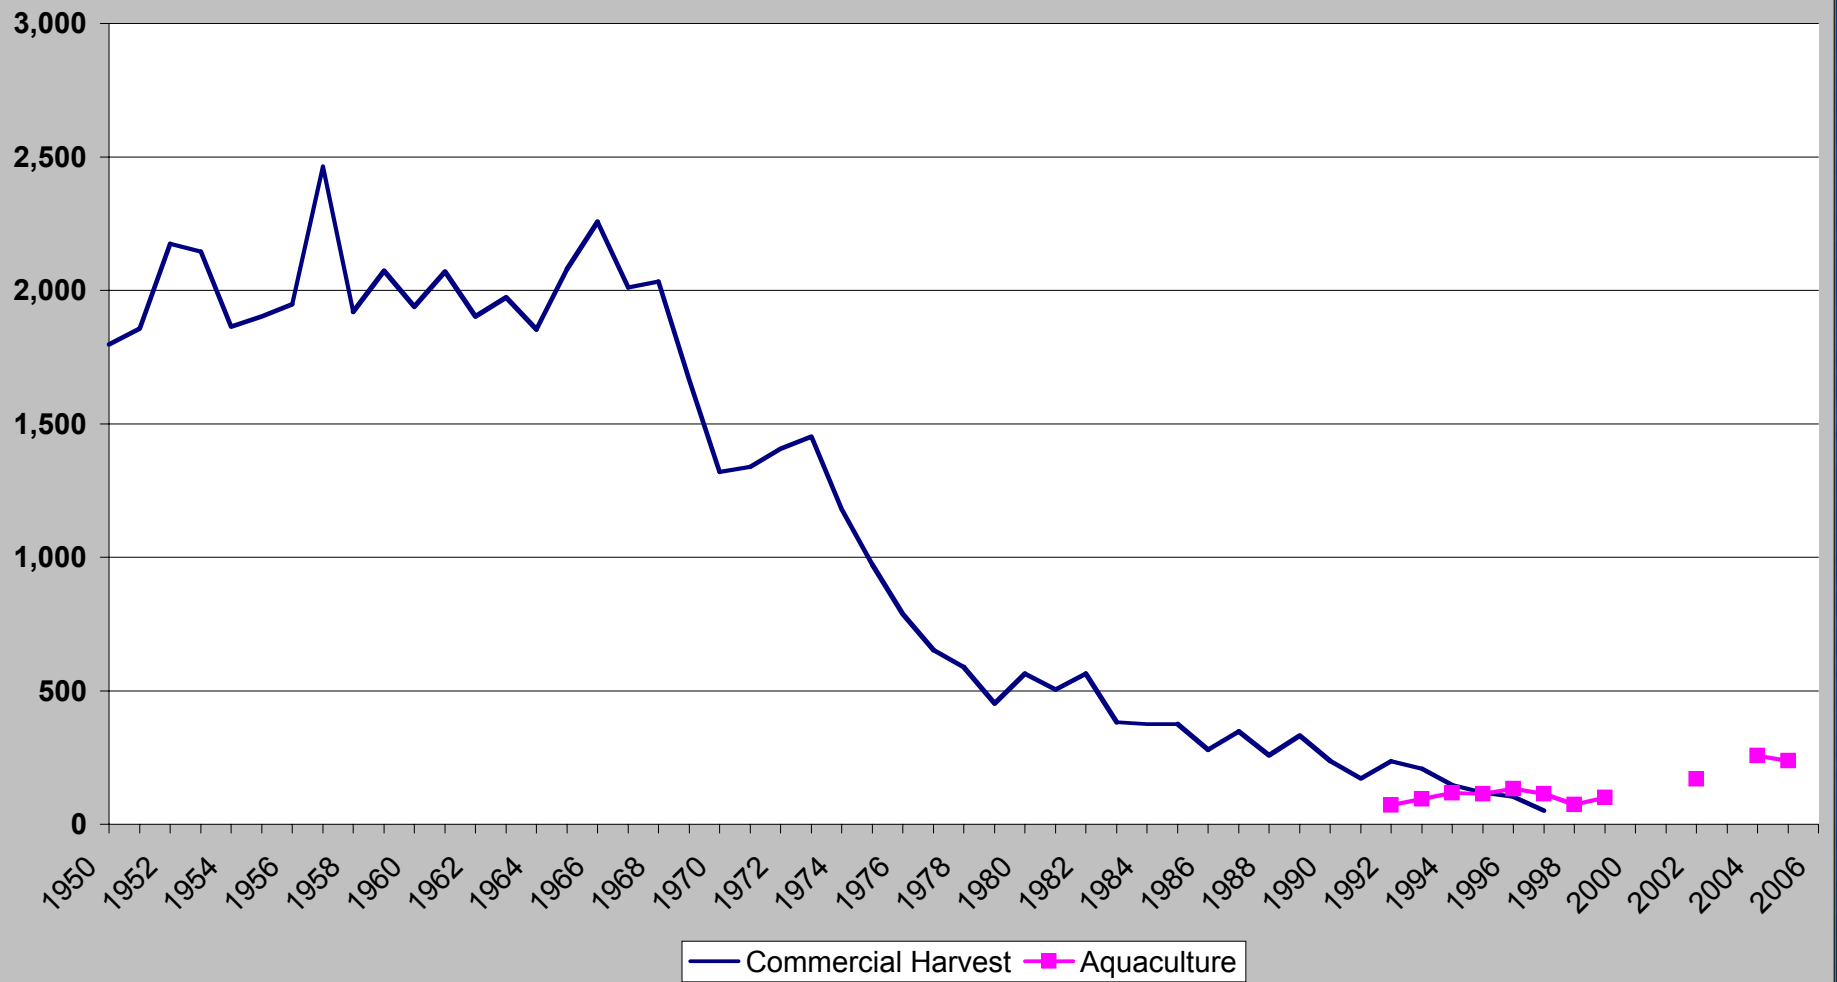

USA Abalone Farms

● = Abalone Farms

Farm Raised California Red Abalone
Haliotis rufescens

California Abalone Landings (Metric Tons)

USA Abalone Aquaculture

Average Price (\$US)/Kg

2005 Abalone Market

Actual vs Projected Abalone Production

Abalone shell with severe infestation of the sabellid worm
Terrabrasabella heterouncinata

Farm raised red abalone with severe
Withering Syndrome

End of Show