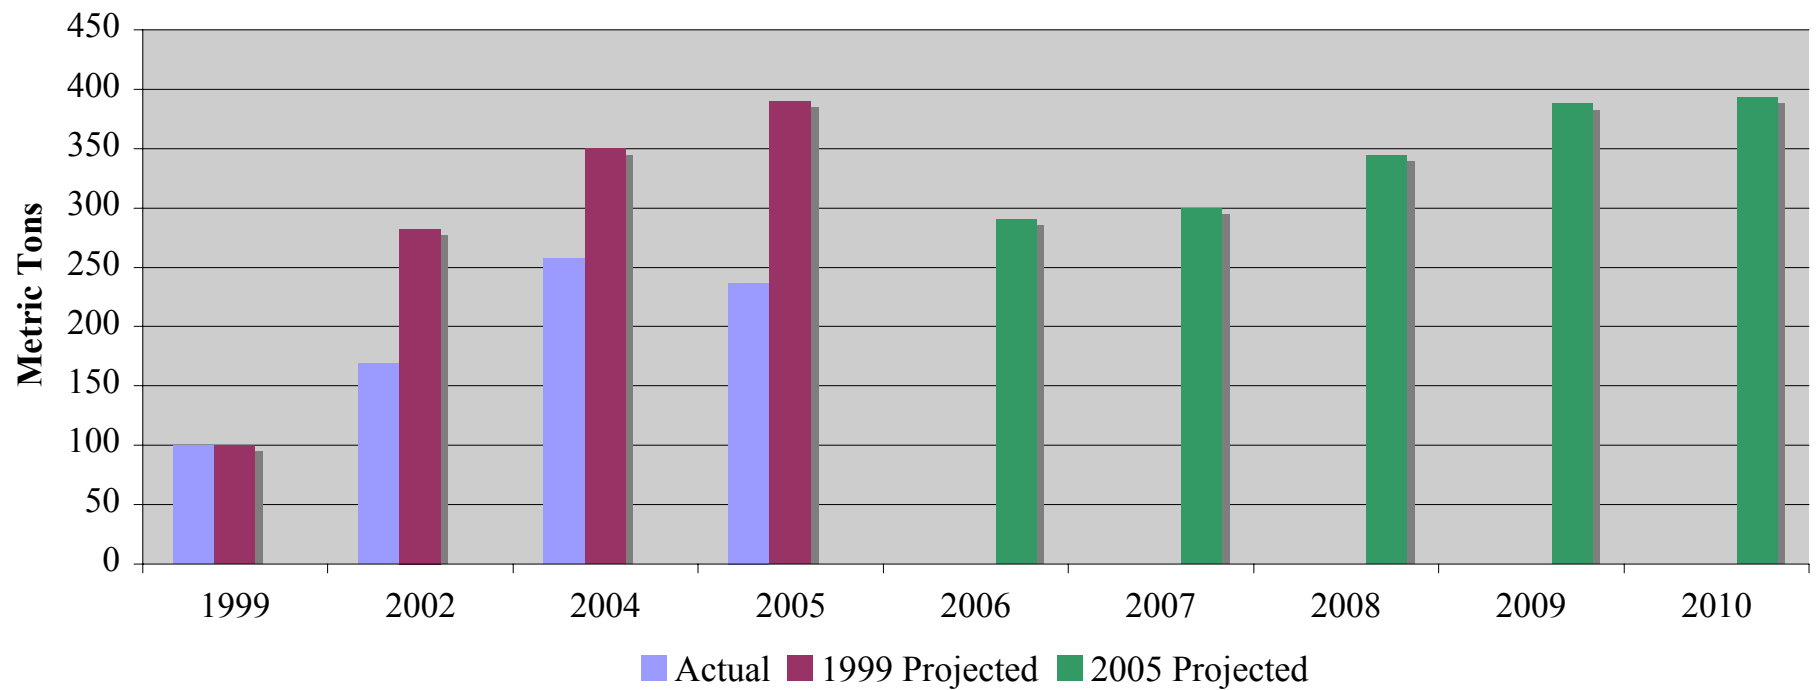

USA Abalone Farms

● = Abalone Farms

Farm Raised California Red Abalone
Haliotis rufescens

California Abalone Landings (Metric Tons)

USA Abalone Aquaculture

Average Price (\$US)/Kg

2005 Abalone Market

Actual vs Projected Abalone Production

Abalone shell with severe infestation of the sabellid worm
Terrabrasabella heterouncinata

Farm raised red abalone with severe
Withering Syndrome

End of Show