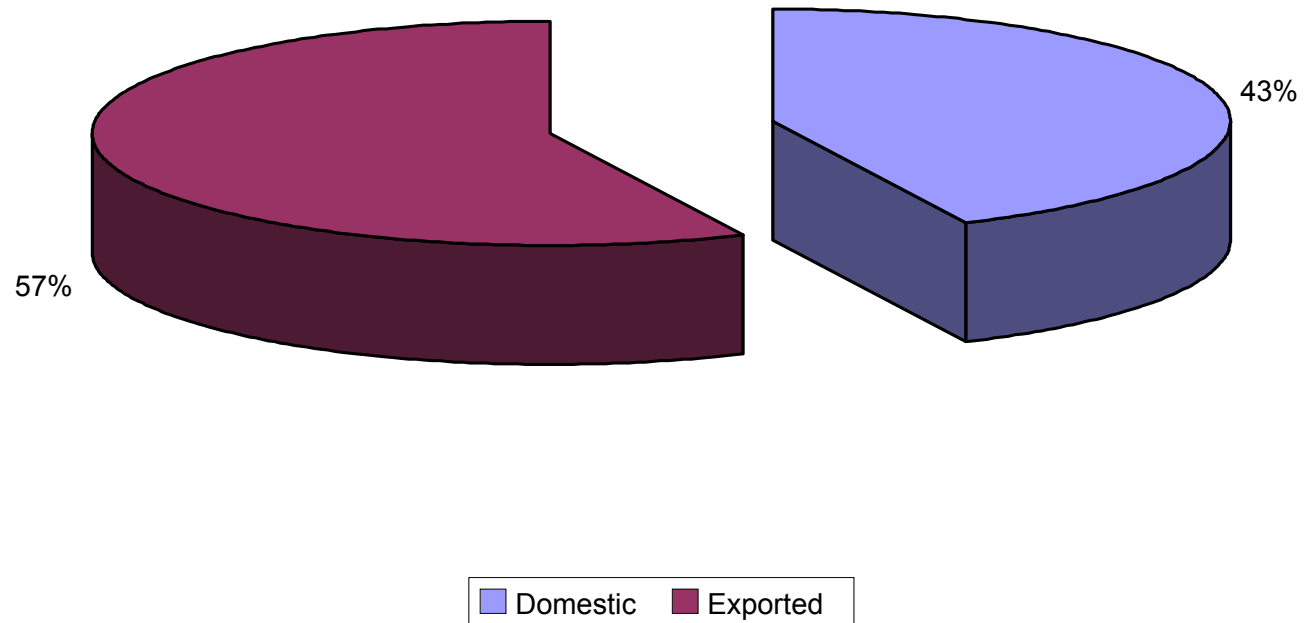

USA Abalone Farms

● = Abalone Farms

Farm Raised California Red Abalone
Haliotis rufescens

California Abalone Landings (Metric Tons)

USA Abalone Aquaculture

Average Price (\$US)/Kg

2005 Abalone Market

Actual vs Projected Abalone Production

Abalone shell with severe infestation of the sabellid worm
Terrabrasabella heterouncinata

Farm raised red abalone with severe
Withering Syndrome

End of Show