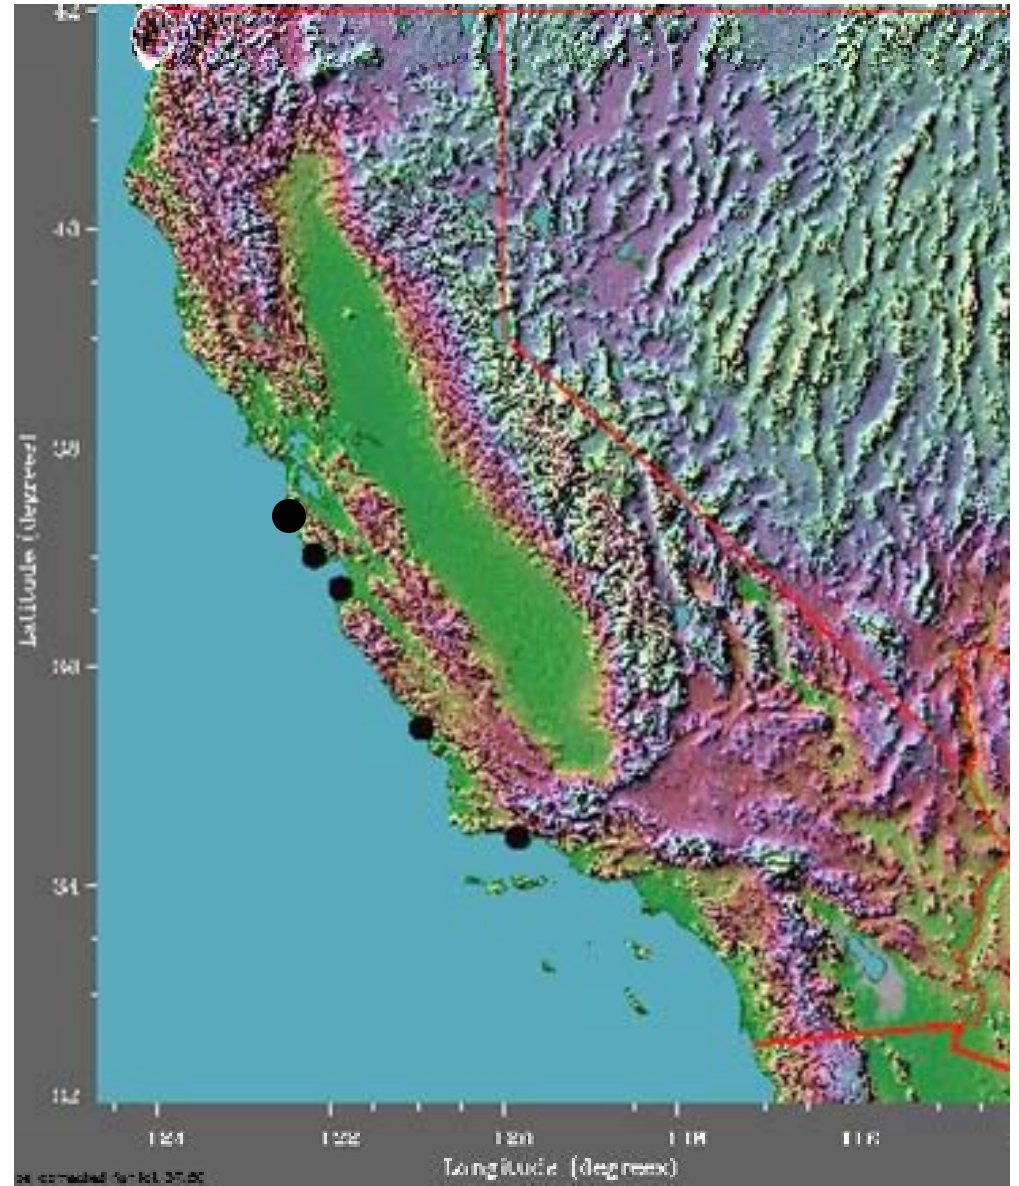

USA Abalone Farms

● = Abalone Farms

Farm Raised California Red Abalone
Haliotis rufescens

California Abalone Landings (Metric Tons)

USA Abalone Aquaculture

Average Price (\$US)/Kg

2005 Abalone Market

Actual vs Projected Abalone Production

Abalone shell with severe infestation of the sabellid worm
Terrabrasabella heterouncinata

Farm raised red abalone with severe
Withering Syndrome

End of Show