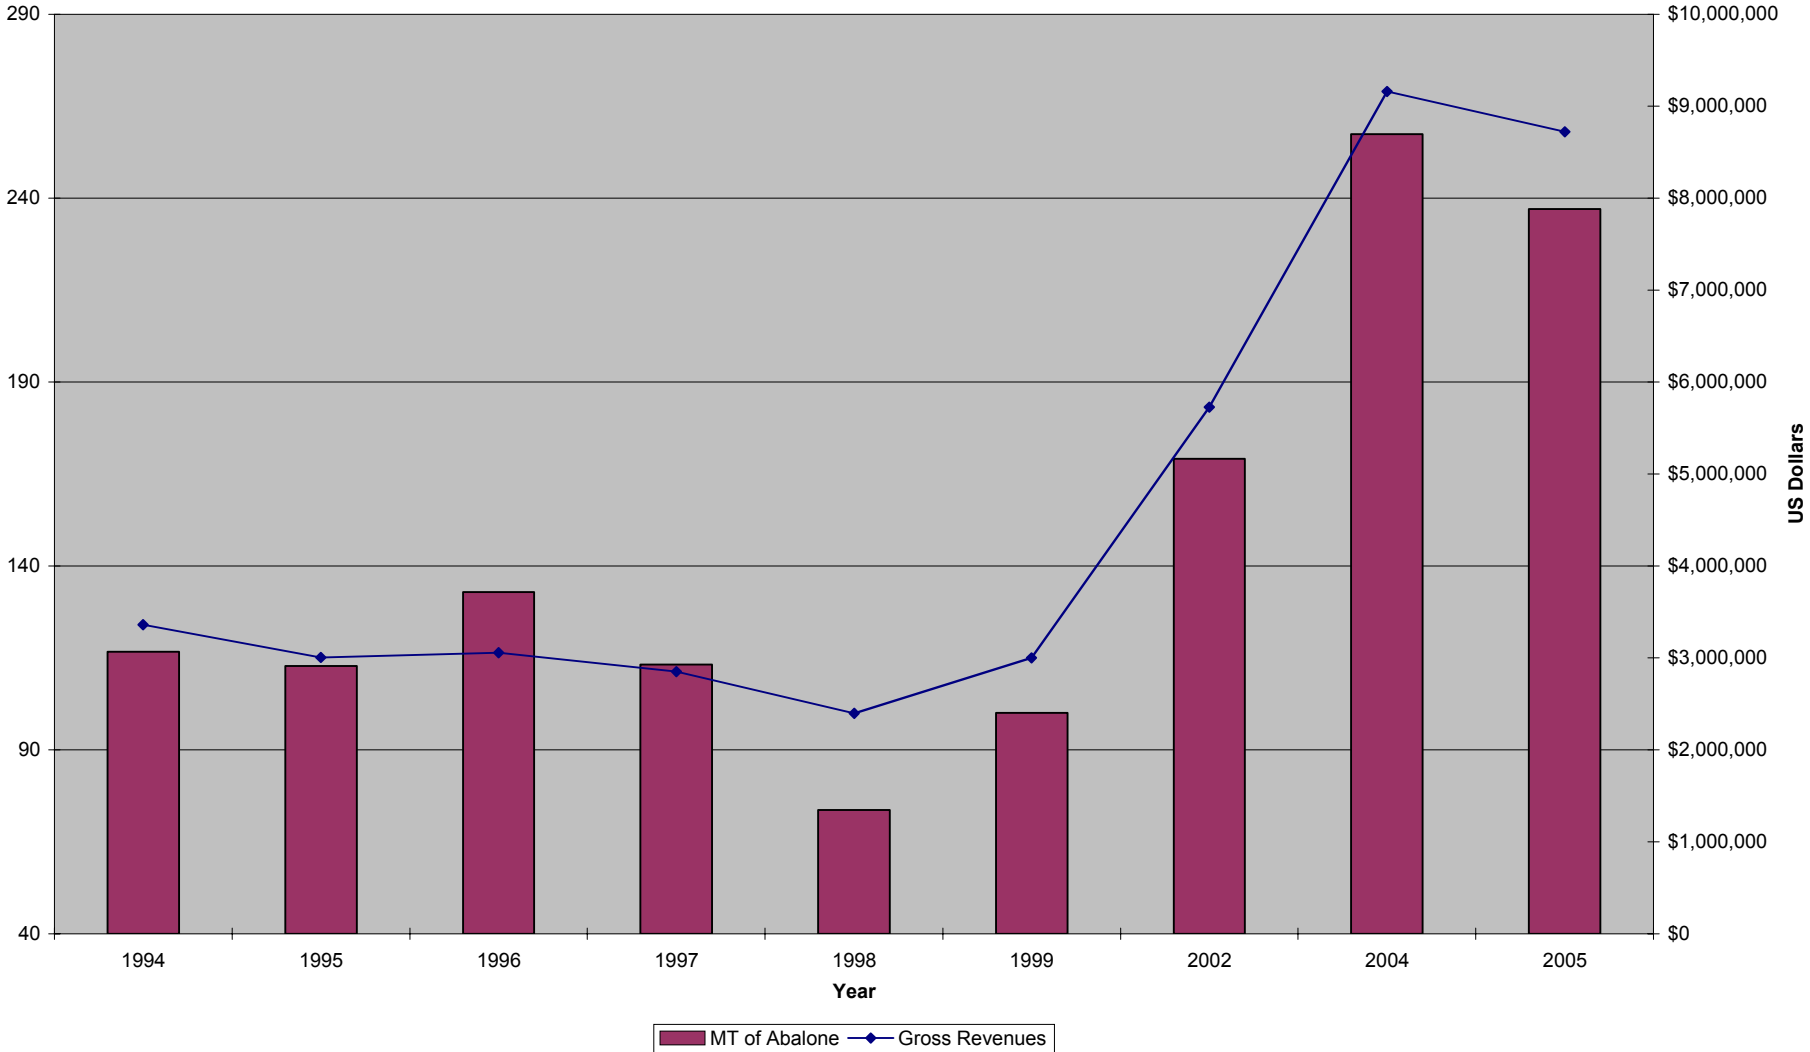

USA Abalone Farms

● = Abalone Farms

Farm Raised California Red Abalone
Haliotis rufescens

California Abalone Landings (Metric Tons)

USA Abalone Aquaculture

Average Price (\$US)/Kg

2005 Abalone Market

Actual vs Projected Abalone Production

Abalone shell with severe infestation of the sabellid worm
Terrabrasabella heterouncinata

Farm raised red abalone with severe
Withering Syndrome

End of Show