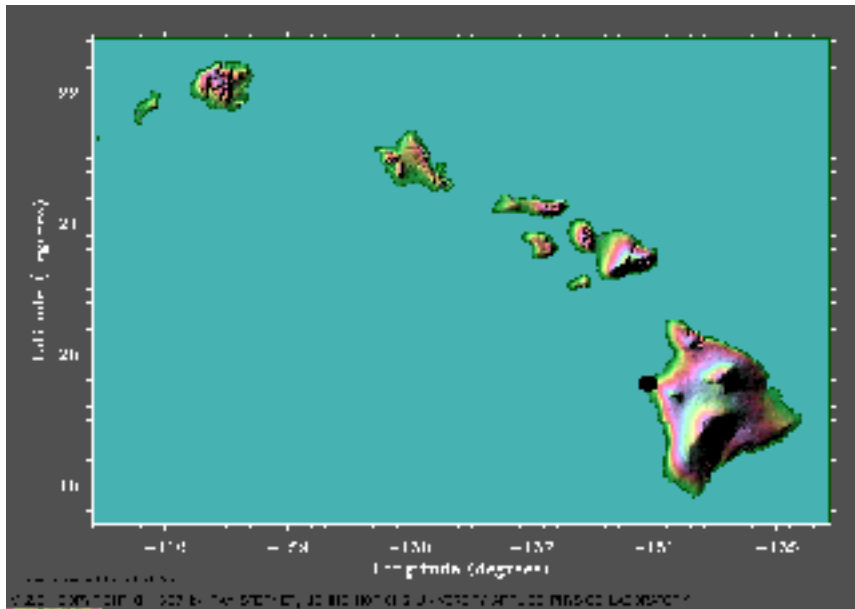

USA Abalone Farms

● = Abalone Farms

Farm Raised California Red Abalone
Haliotis rufescens

California Abalone Landings (Metric Tons)

USA Abalone Aquaculture

Average Price (\$US)/Kg

2005 Abalone Market

Actual vs Projected Abalone Production

Abalone shell with severe infestation of the sabellid worm
Terrabrasabella heterouncinata

Farm raised red abalone with severe
Withering Syndrome

End of Show